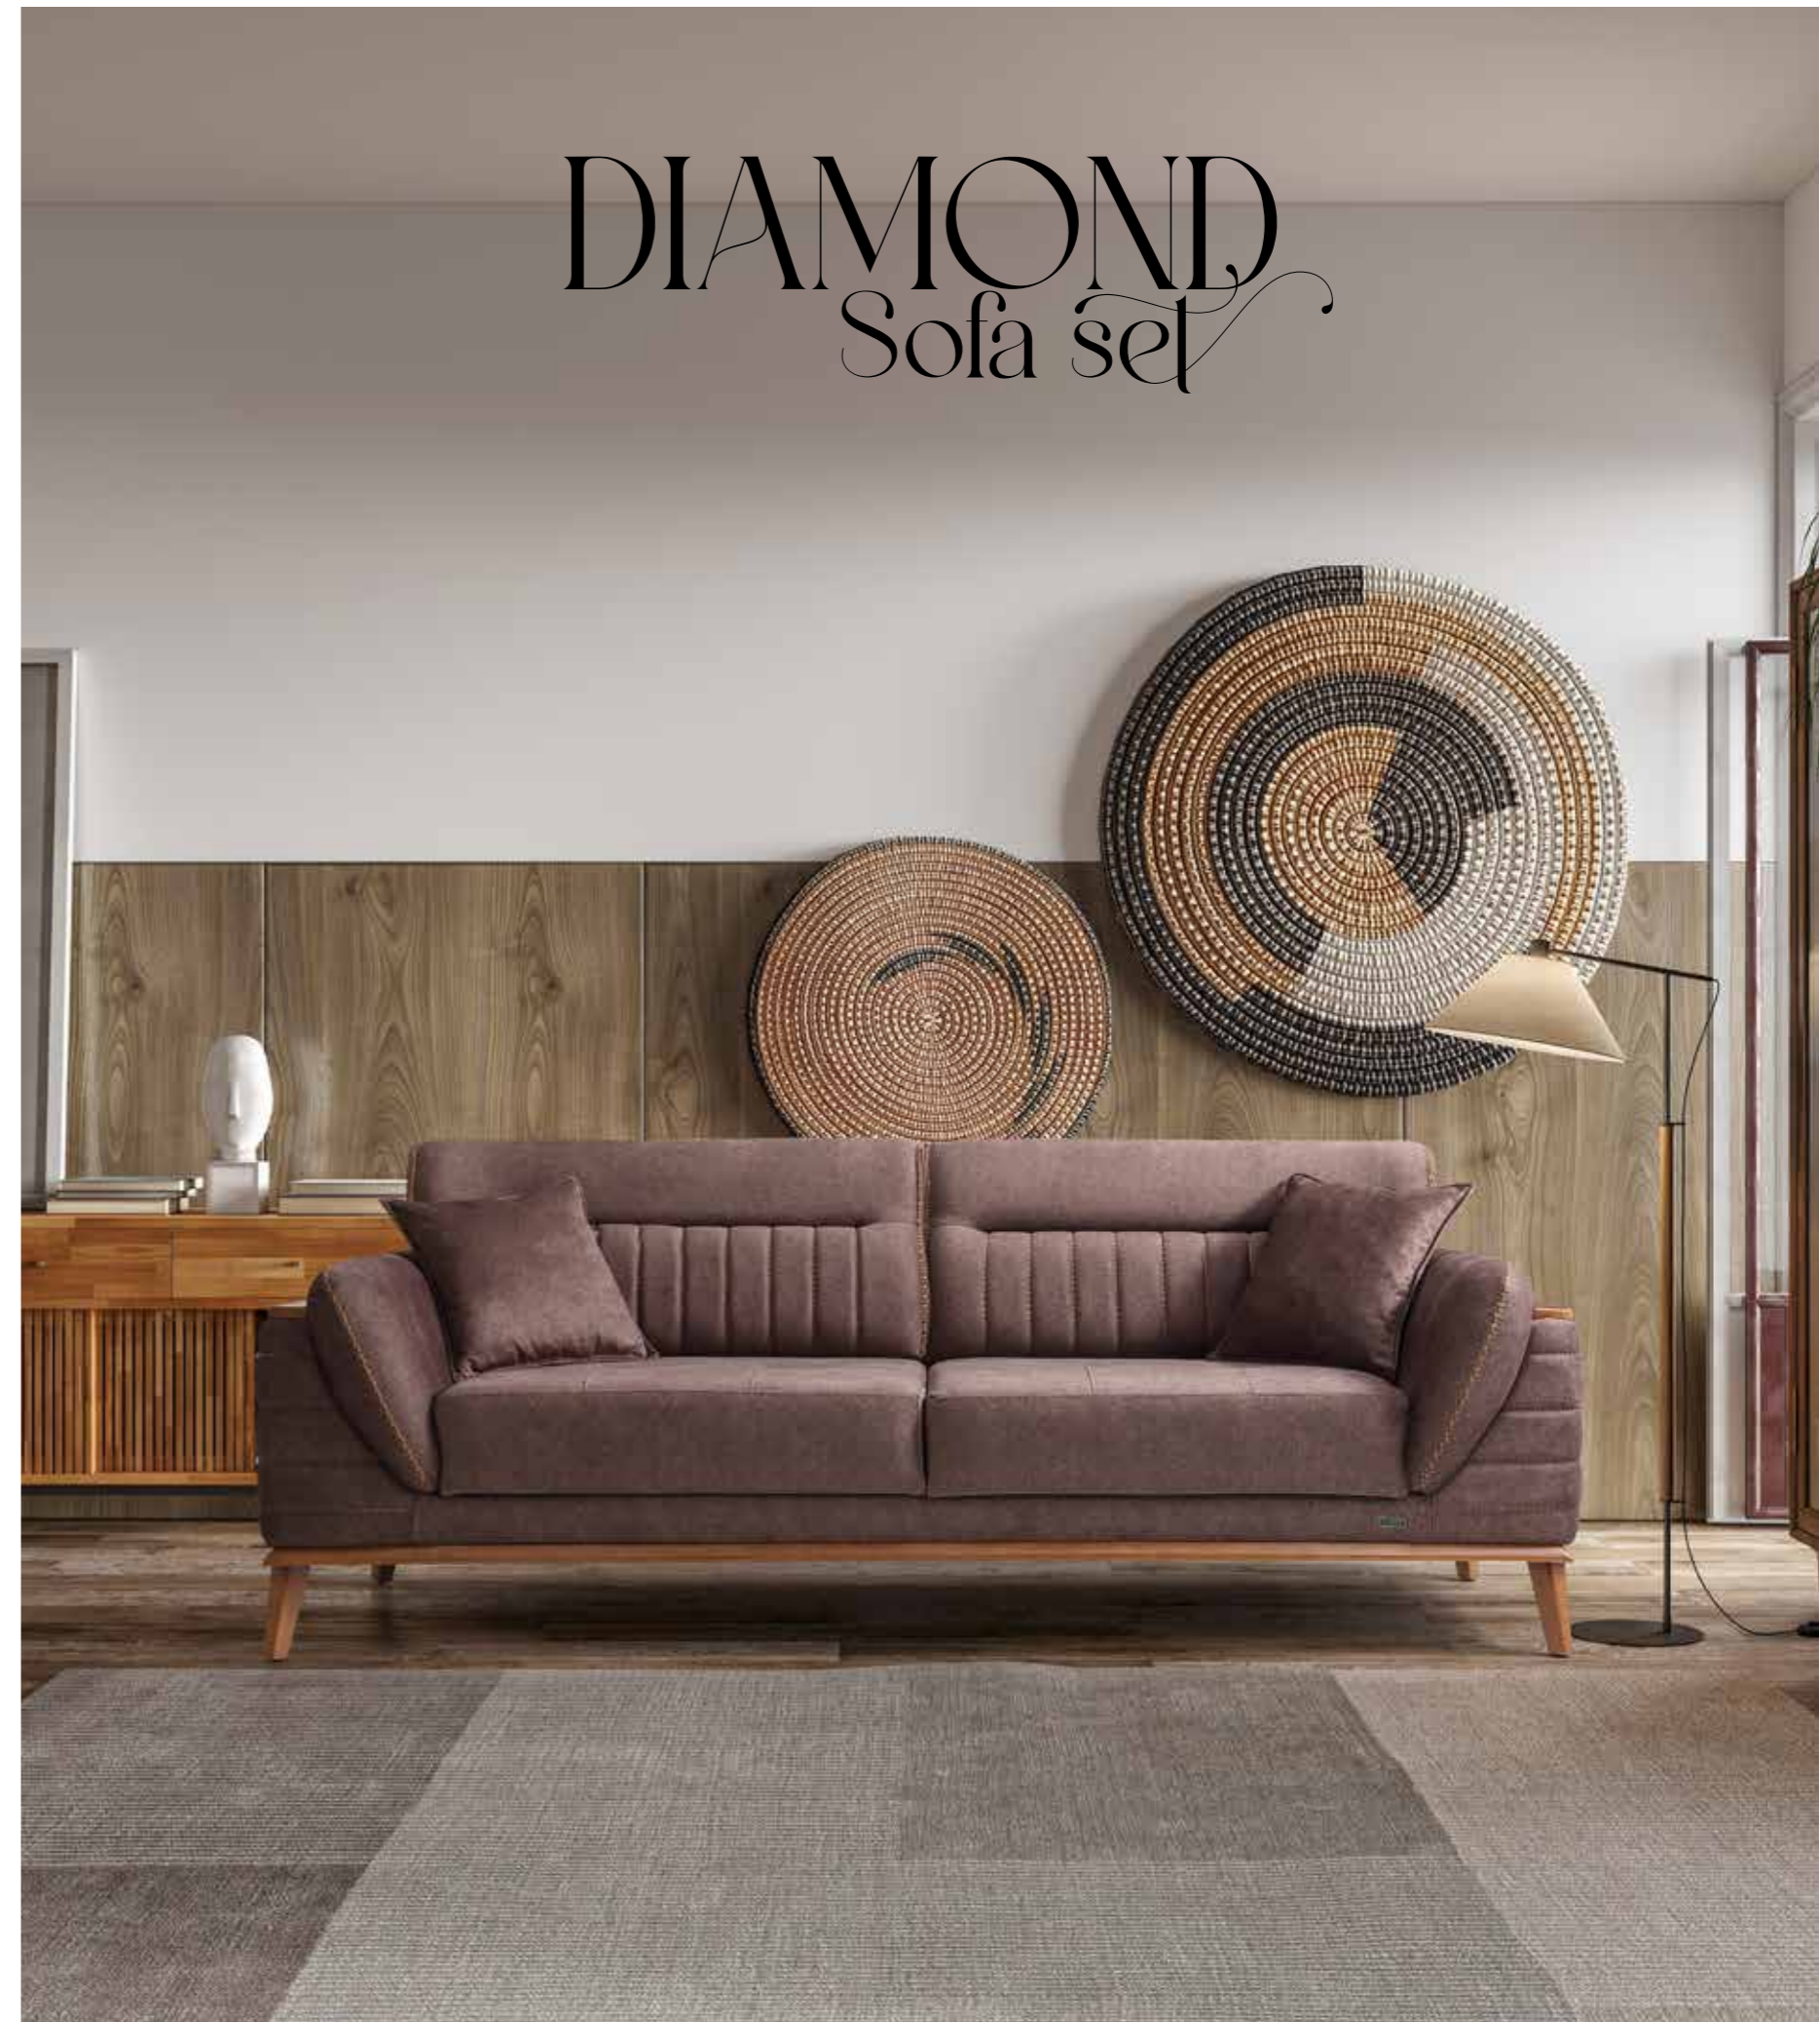

DIAMOND
Sofa set